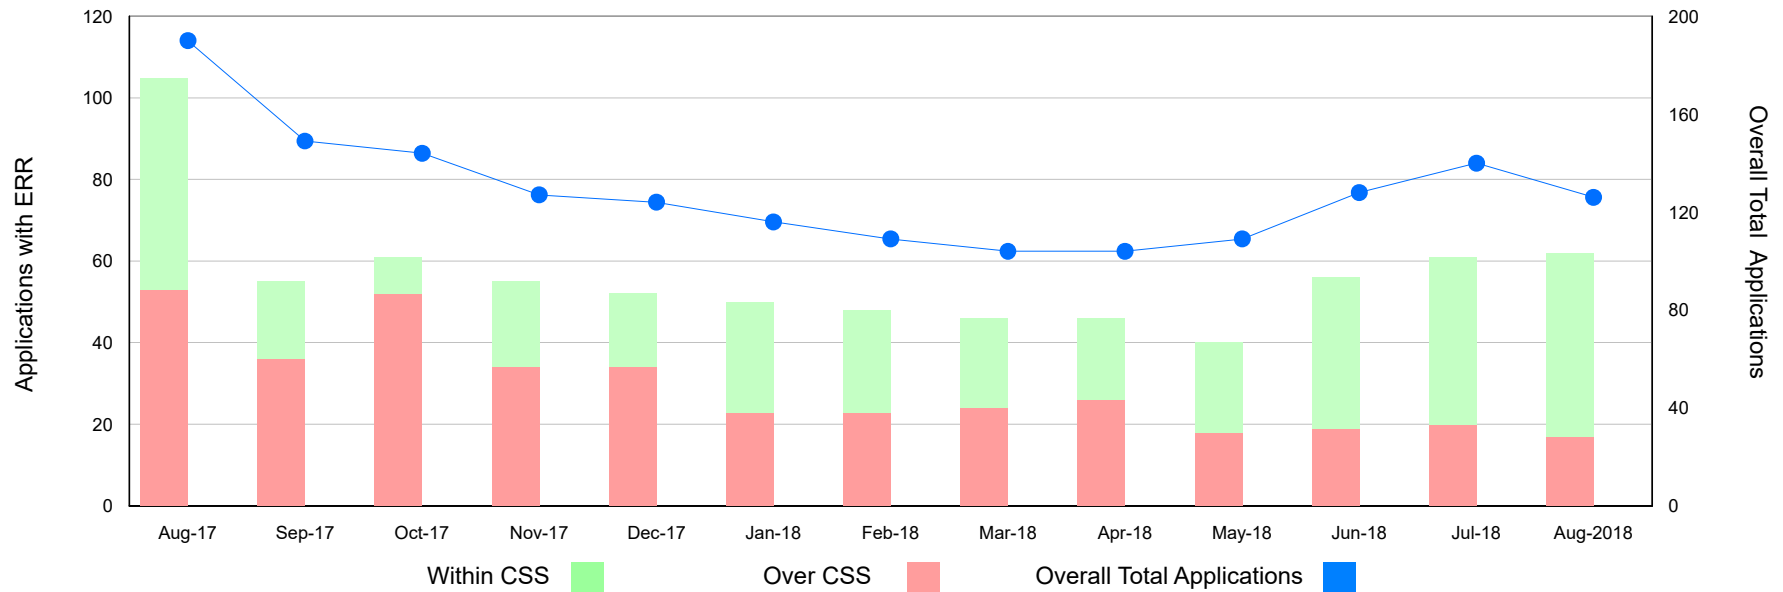

Application Variation numbers as at 31-Aug-2018

Variations With	Over Statutory Time Frame	Within Statutory Time Frame	Total Variations
Applicant	13	51	64
Earth Resources Regulation	17	45	62
Total Variations	30	96	126

Licence Variations with Earth Resources Regulation

	Aug-17	Sep-17	Oct-17	Nov-17	Dec-17	Jan-18	Feb-18	Mar-18	Apr-18	May-18	Jun-18	Jul-18	Aug-18
ERR Within CSS	52	19	9	21	18	27	25	22	20	22	37	41	45
ERR Over CSS	53	36	52	34	34	23	23	24	26	18	19	20	17
Vars with Applicant	85	94	83	72	72	66	61	58	58	69	72	79	64
Overall Total	190	149	144	127	124	116	109	104	104	109	128	140	126