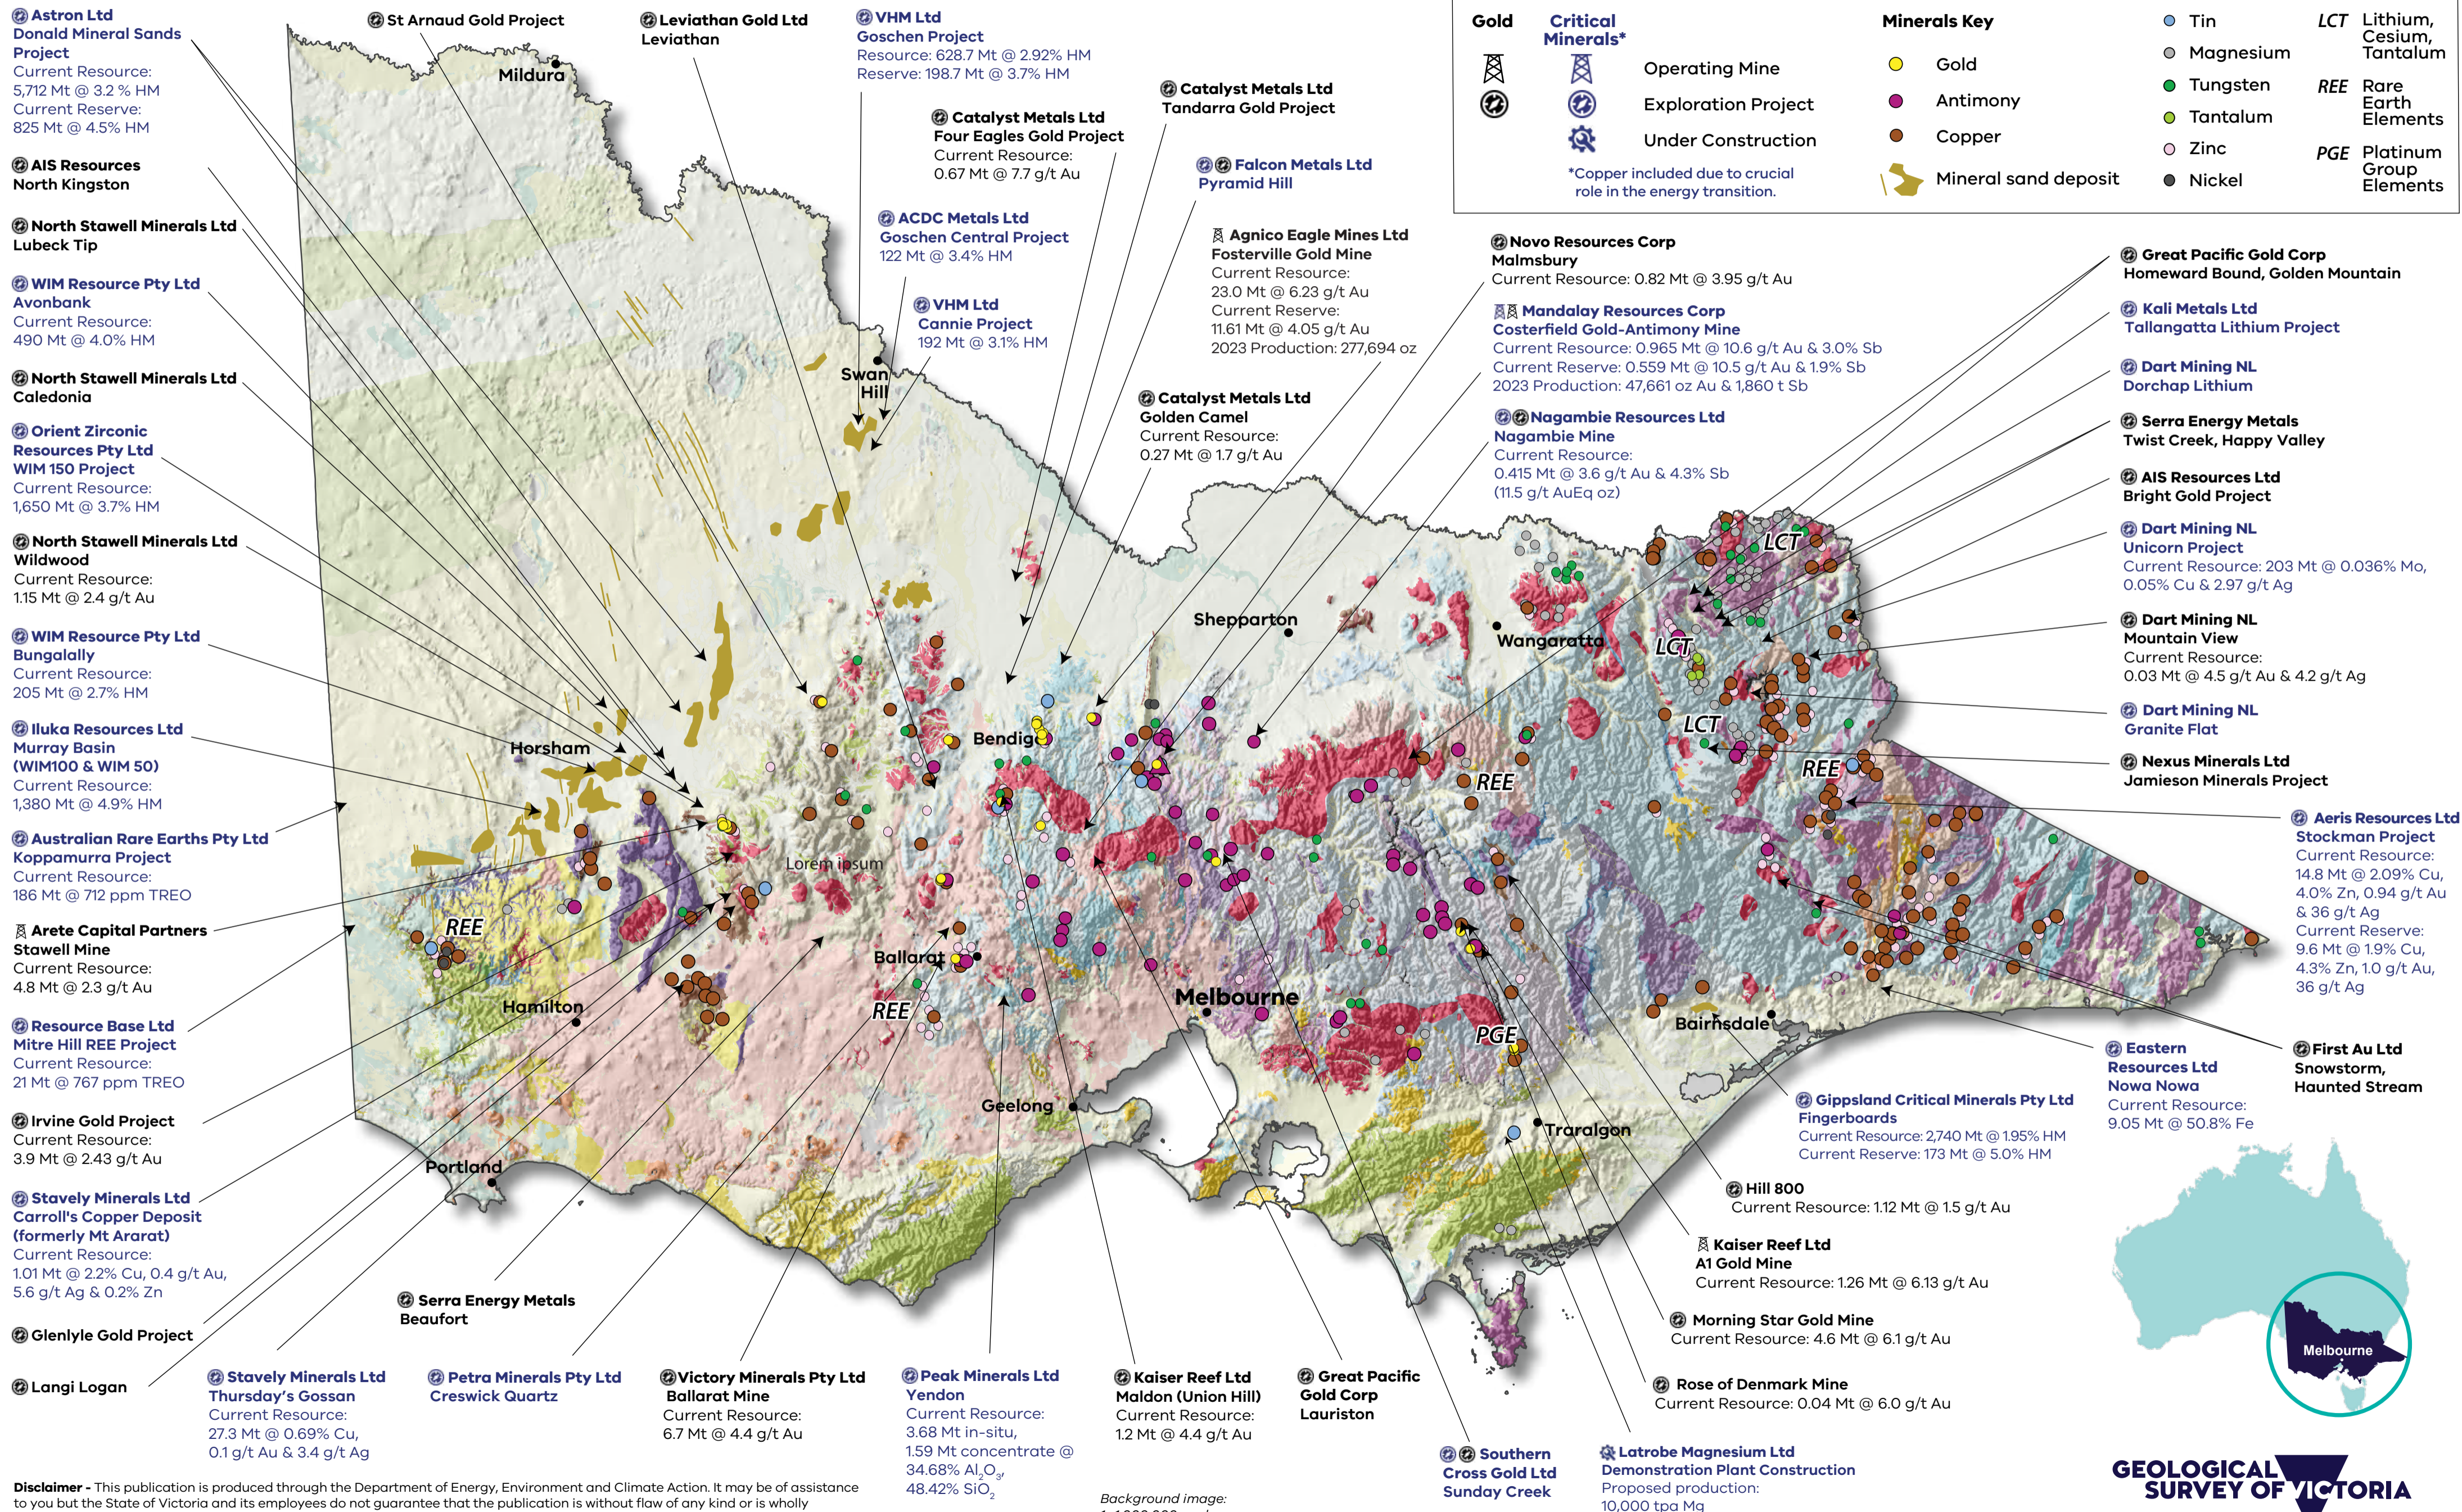

Victoria: mineral projects & selected occurrences

Disclaimer - This publication is produced through the Department of Energy, Environment and Climate Action. It may be of assistance to you but the State of Victoria and its employees do not guarantee that the publication is without flaw of any kind or is wholly appropriate for your particular purposes and therefore disclaims all liability for any error, loss or other consequence which may arise from you relying on any information in this publication.

Background image: 1:1,000,000 geology over greyscale digital terrain model (GSV)