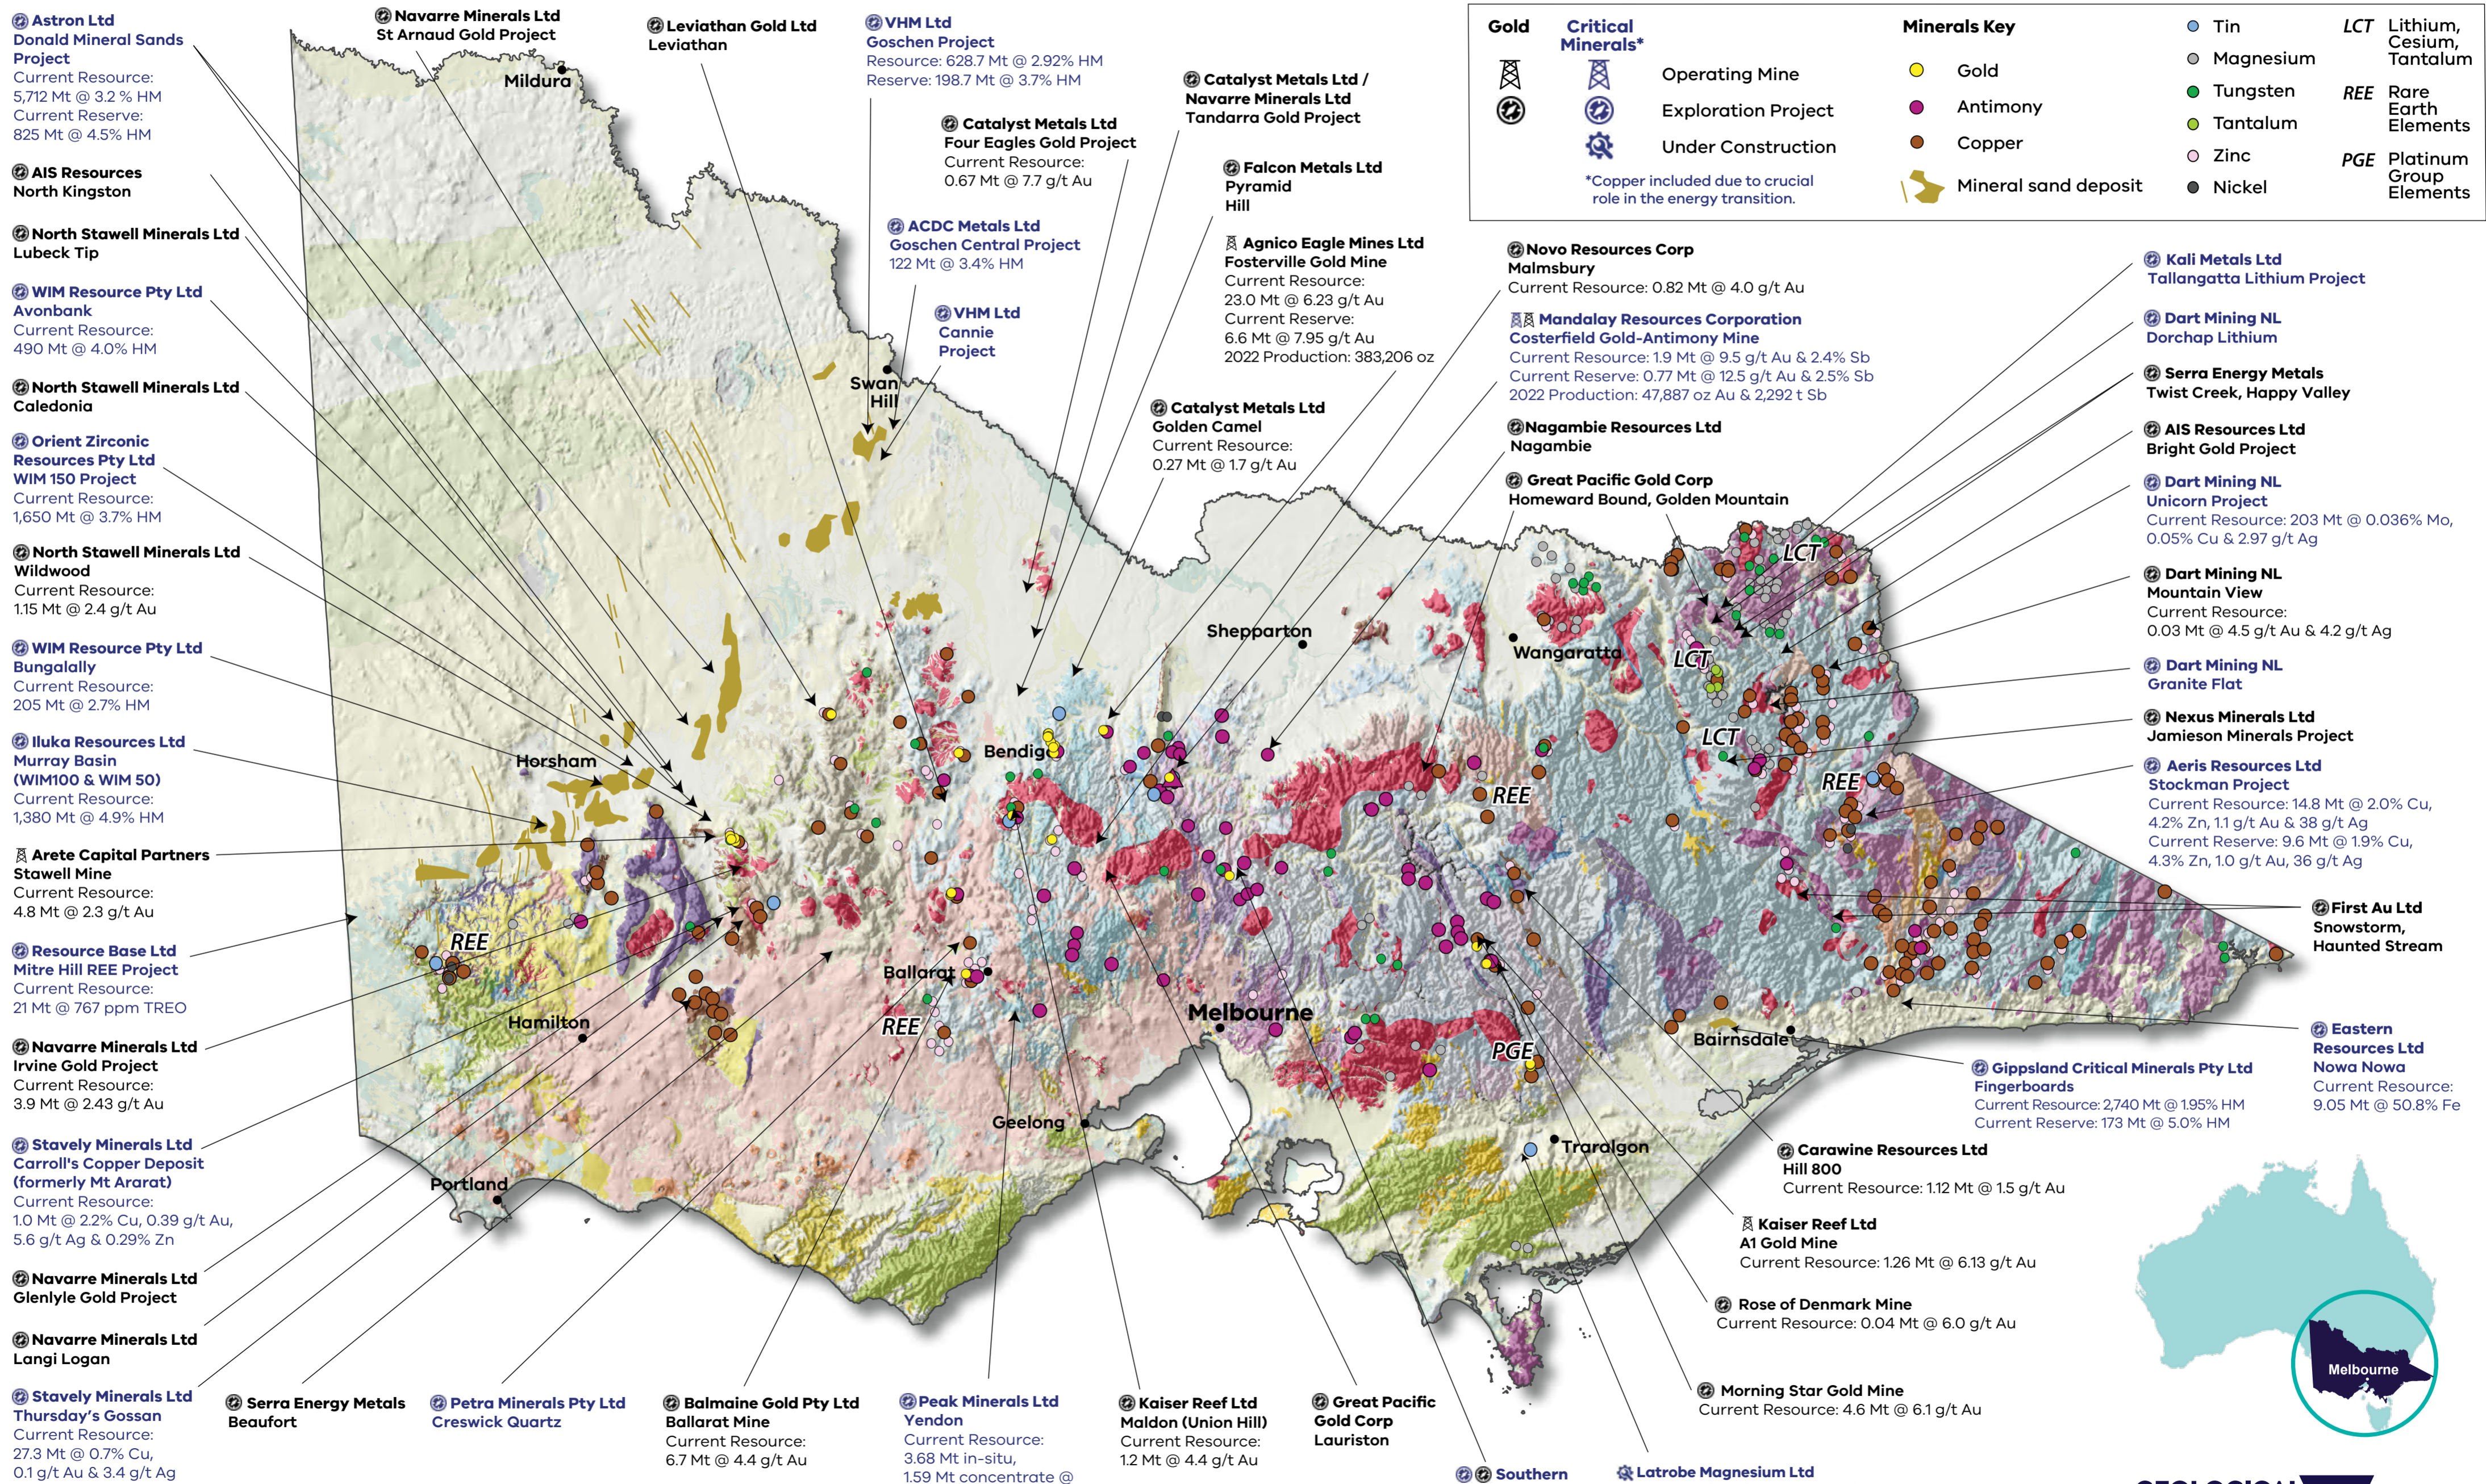

# Victoria: mineral projects & selected occurrences

**Disclaimer** - This publication is produced through the Department of Energy, Environment and Climate Action. It may be of assistance to you but the State of Victoria and its employees do not guarantee that the publication is without flaw of any kind or is wholly appropriate for your particular purposes and therefore disclaims all liability for any error, loss or other consequence which may arise from you relying on any information in this publication.

Background image: 1:1,000,000 geology over greyscale digital terrain model (GSV)

Background image: 1:1,000,000 geology over greyscale digital terrain model (GSV)

Updated: 21 December 2023