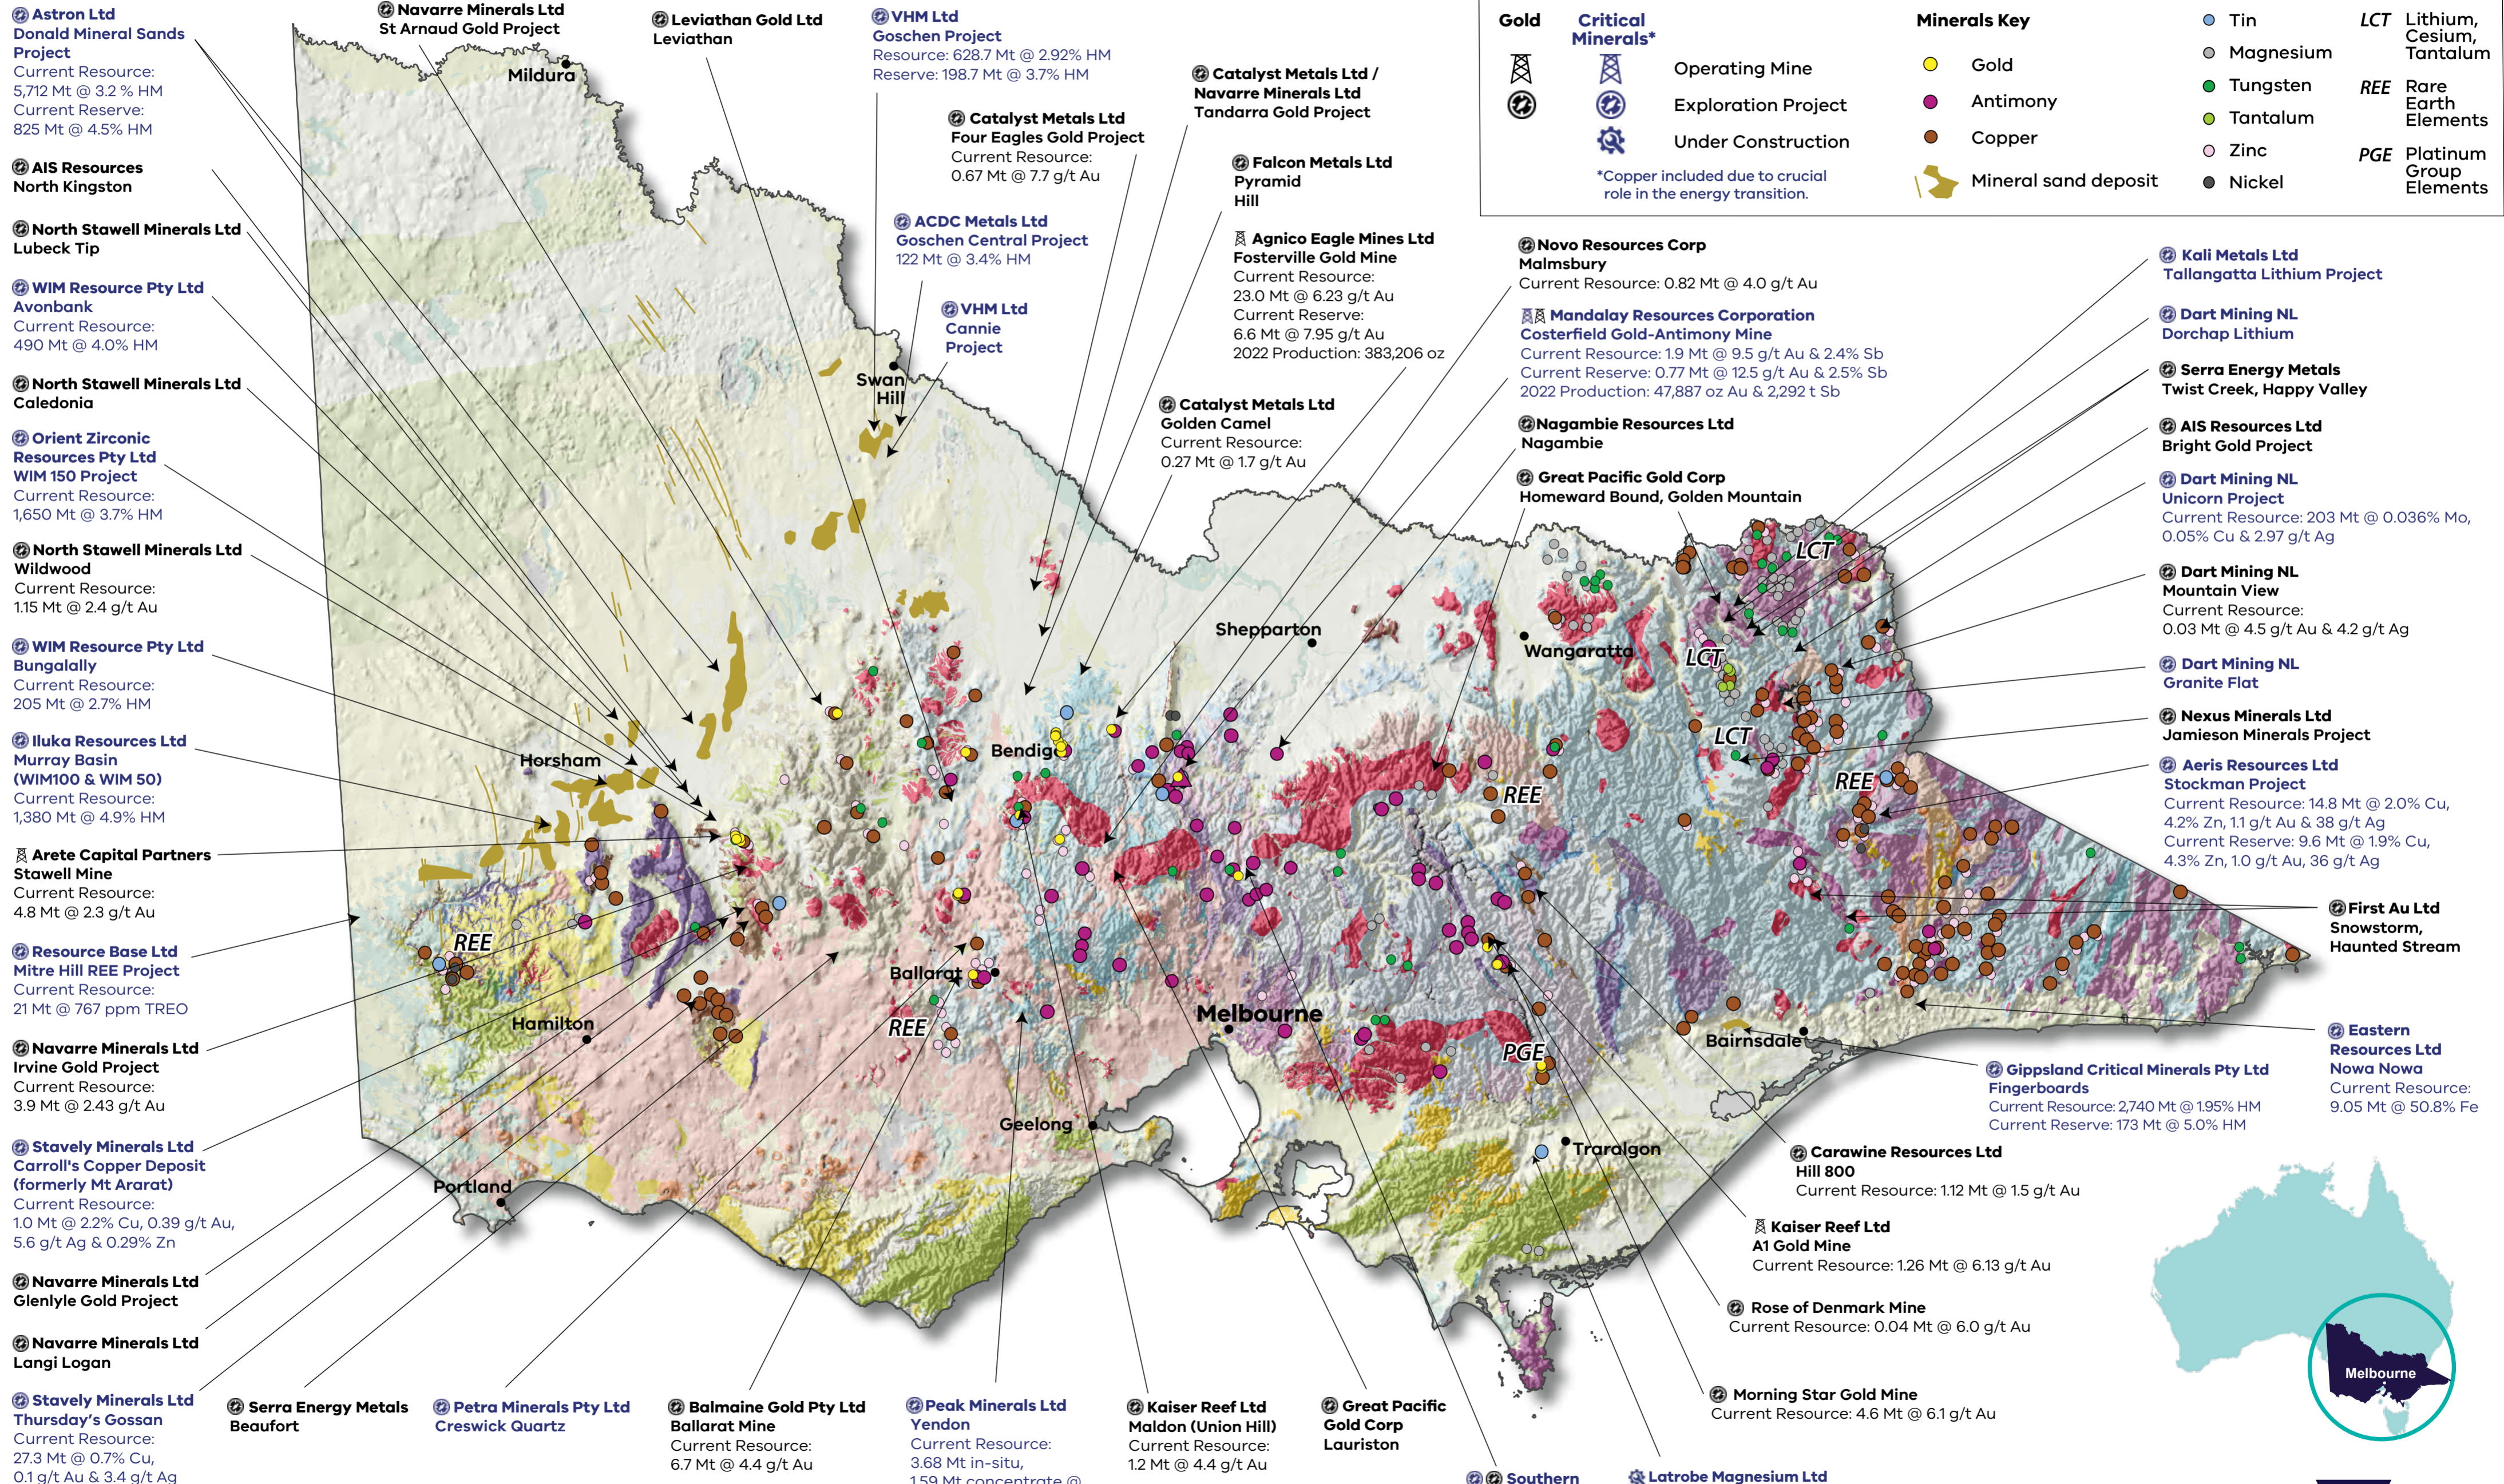

# Victoria: mineral projects & selected occurrences

**Disclaimer** - This publication is produced through the Department of Energy, Environment and Climate Action. It may be of assistance to you but the State of Victoria and its employees do not guarantee that the publication is without flaw of any kind or is wholly appropriate for your particular purposes and therefore disclaims all liability for any error, loss or other consequence which may arise from you relying on any information in this publication.

Background image: 1:1,000,000 geology over greyscale digital terrain model (GSV)

Background image: 1:1,000,000 geology over greyscale digital terrain model (GSV)

Updated: 21 December 2023