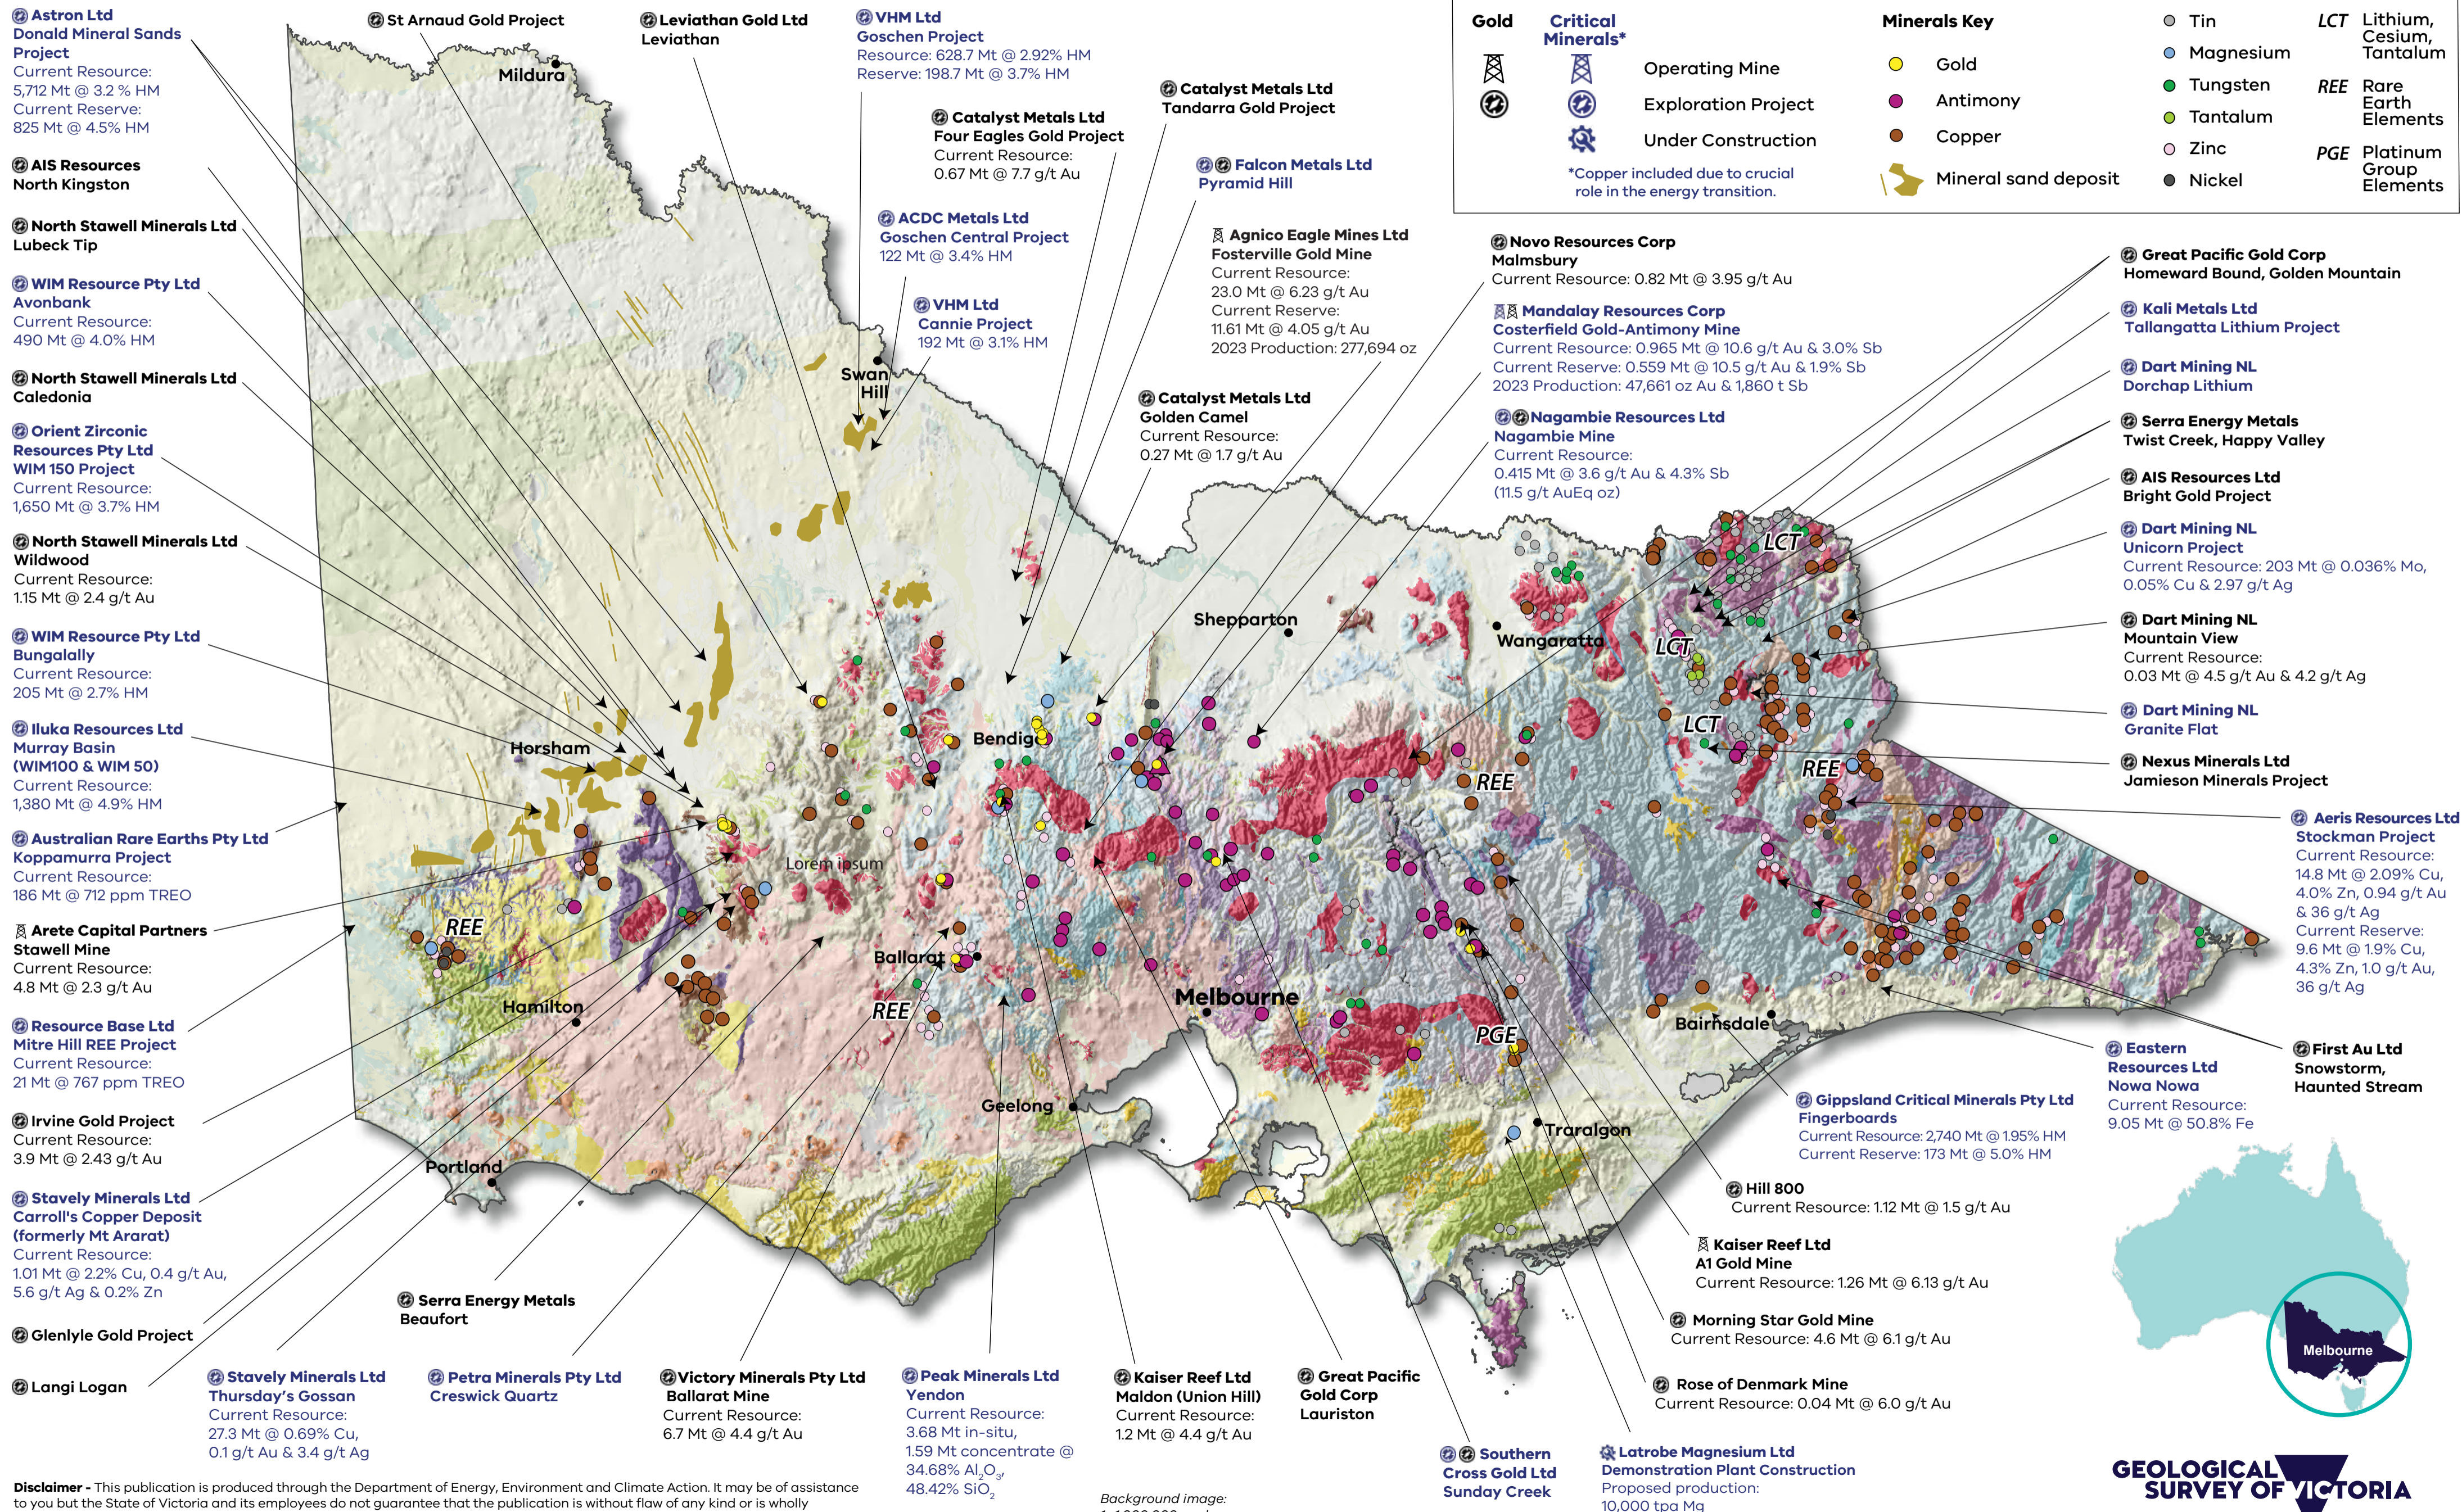

Victoria: mineral projects & selected occurrences

Disclaimer - This publication is produced through the Department of Energy, Environment and Climate Action. It may be of assistance to you but the State of Victoria and its employees do not guarantee that the publication is without flaw of any kind or is wholly appropriate for your particular purposes and therefore disclaims all liability for any error, loss or other consequence which may arise from you relying on any information in this publication.

Background image: 1:1,000,000 geology over greyscale digital terrain model (GSV)