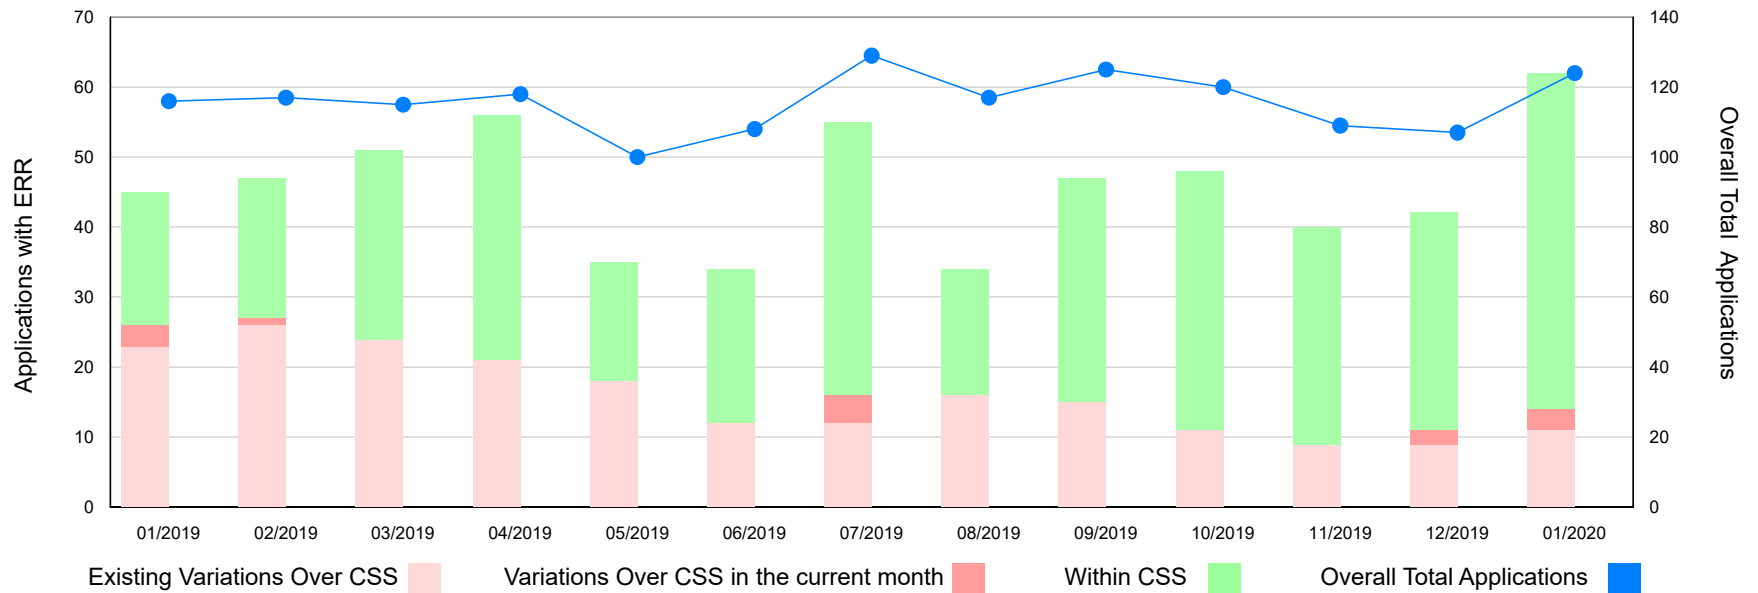

Licence Variations Assessment Performance as at 31 January 2020

- *Mineral Resources (Sustainable Development) Act 1990*
 - Mining
 - Work Authority
 - Exploration
 - Retention
 - Prospecting

Shows the number of MRSDA licence variations that were with Earth Resources Regulation or the Applicant.

Licence Variations Assessment Performance

Application Variation numbers as at 31 Jan 2020

Note:

Client Service Standard (CSS): The legislation does not set out a time deadline, but Earth Resources Regulation has agreed to a timeframe for assessment.

Licence Variation Types CSS:

- Mining 120 days with department
- Retention 120 days with department
- Prospecting 90 days with department
- Exploration 90 days with department
- Work Authority 30 days with department

	Over Client Service Standard	Within Client Service Standard	Total Variations
With Applicant	20	42	62
With Earth Resources Regulation	14	48	62
Total Variations	34	90	124

Monthly Licence Variations with Earth Resources Regulation