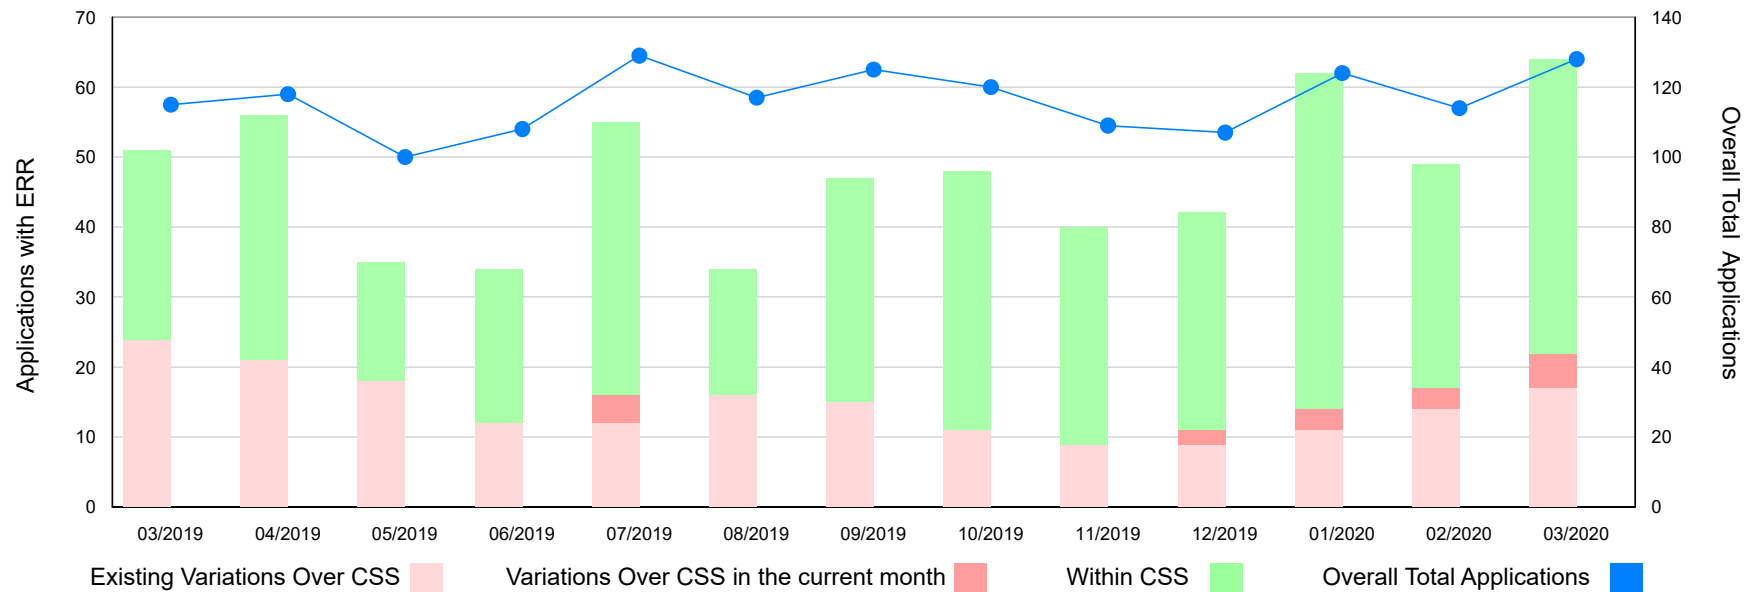

Licence Variations Assessment Performance as at 31 March 2020

- *Mineral Resources (Sustainable Development) Act 1990*
 - Mining
 - Work Authority
 - Exploration
 - Retention
 - Prospecting

Shows the number of MRSDA licence variations that were with Earth Resources Regulation or the Applicant.

Licence Variations Assessment Performance

Application Variation numbers as at 31 Mar 2020

Note:

Client Service Standard (CSS):The legislation does not set out a time deadline, but Earth Resources Regulation has agreed to a timeframe for assessment.

Licence Variation Types CSS:

Mining	120 days with department
Retention	120 days with department
Prospecting	90 days with department
Exploration	90 days with department
Work Authority	30 days with department

	Over Client Service Standard	Within Client Service Standard	Total Variations
With Applicant	19	45	64
With Earth Resources Regulation	22	42	64
Total Variations	41	87	128

Monthly Licence Variations with Earth Resources Regulation