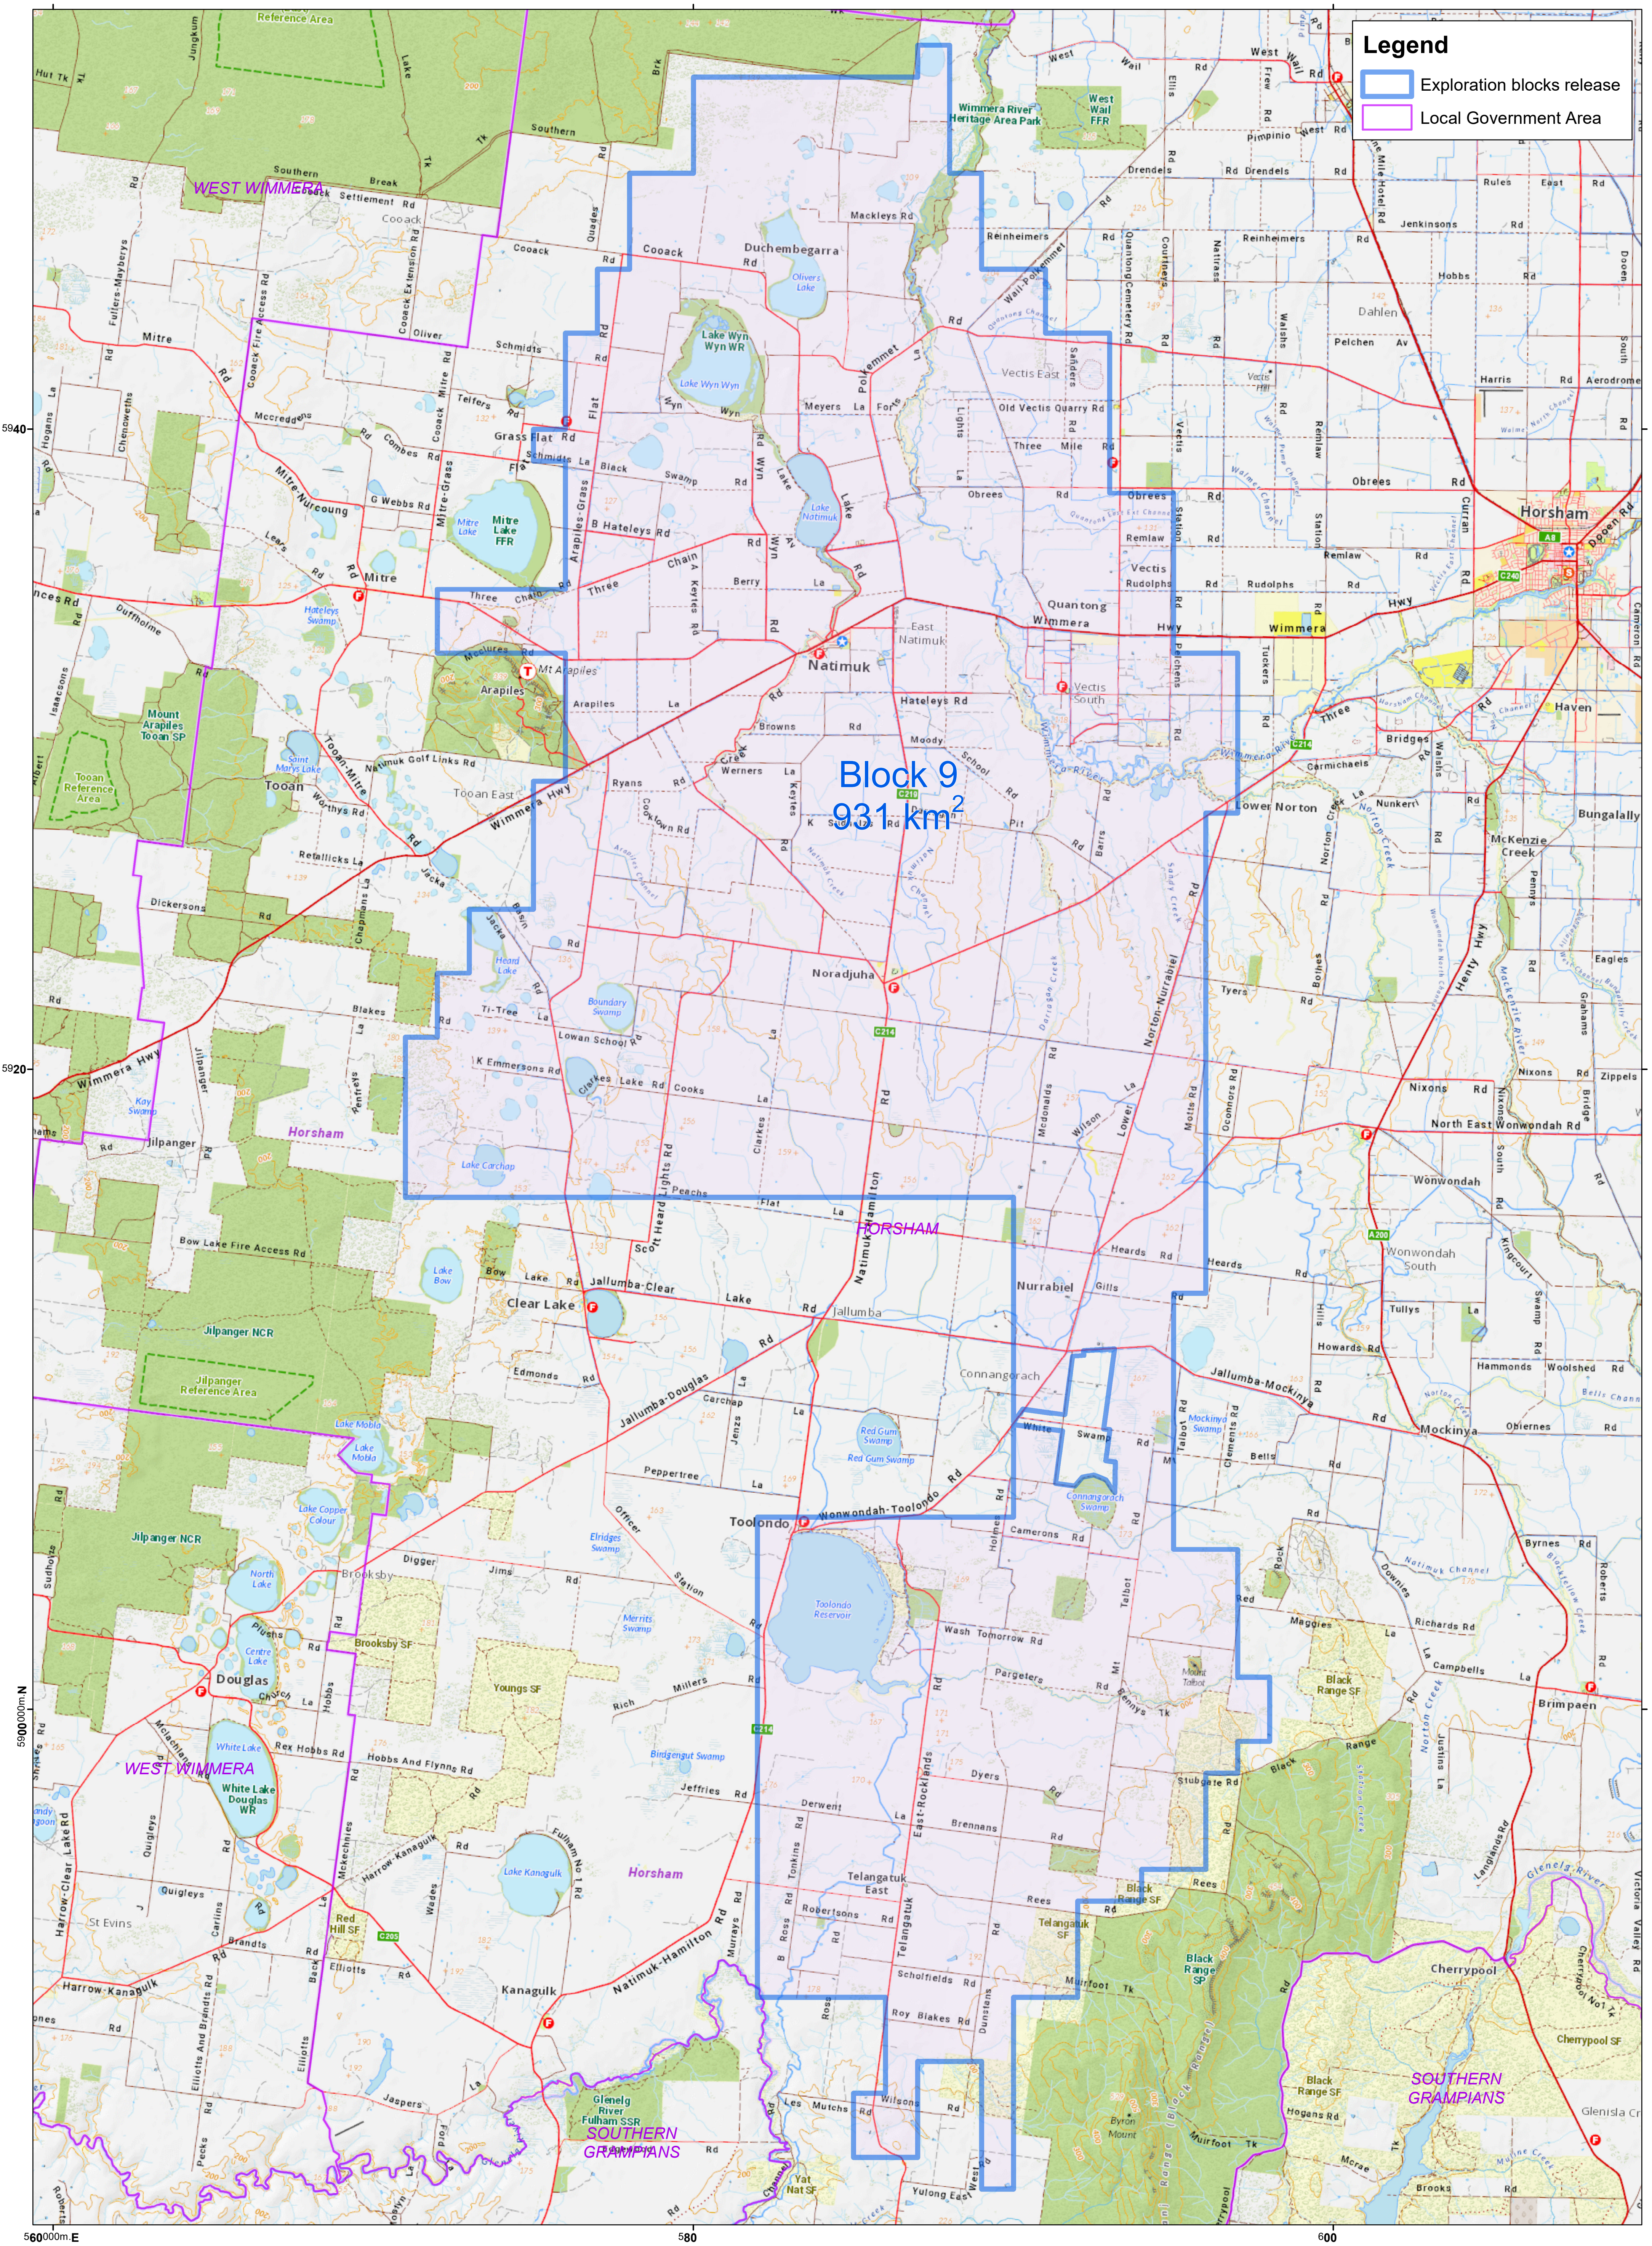

# Block 9 - Century Minerals

**Legend**

- Exploration blocks release
- Local Government Area

Block 9  
931 km<sup>2</sup>

0 1.25 2.5 5 7.5 10  
Kilometers

Map datum GDA94  
Map projection UTM MGA54

**Disclaimer**  
The content of this Victorian Government map is provided for information purposes only. No claim is made as to the accuracy or currency of the content of this map at any time. The Victorian Government and this agency (Department of Economic Development, Jobs, Transport and Resources) do not accept any liability to any person for the information or advice (or the use of such information or advice) which is provided on this map or incorporated into it by reference.

**GEOLOGICAL SURVEY OF VICTORIA**

Date Saved: 12/02/2019