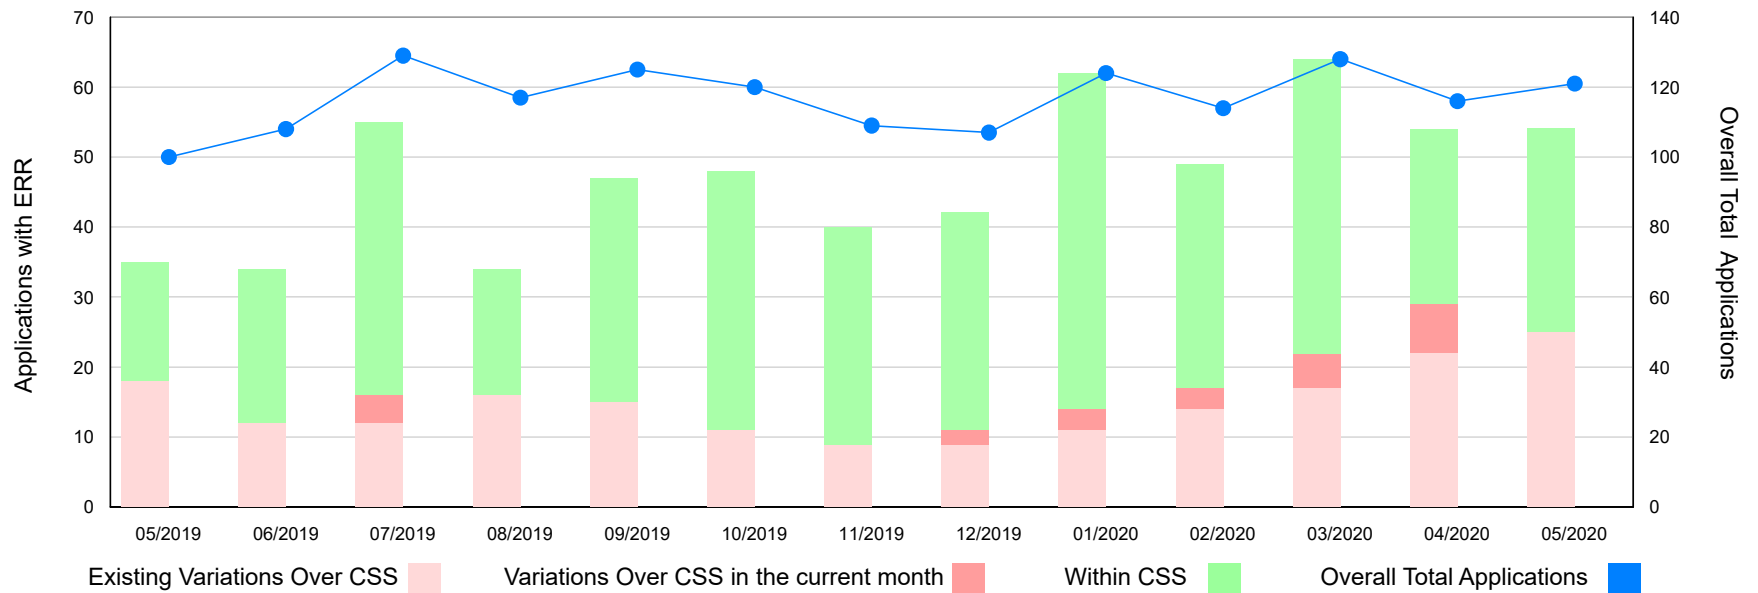

Licence Variations Assessment Performance as at 31 May 2020

- *Mineral Resources (Sustainable Development) Act 1990*

- Mining
- Work Authority
- Exploration
- Retention
- Prospecting

Shows the number of MRSDA licence variations that were with Earth Resources Regulation or the Applicant.

Licence Variations Assessment Performance

Note:

Client Service Standard (CSS): The legislation does not set out a time deadline, but Earth Resources Regulation has agreed to a timeframe for assessment.

Licence Variation Types CSS:

- Mining 120 days with department
- Retention 120 days with department
- Prospecting 90 days with department
- Exploration 90 days with department
- Work Authority 30 days with department

Application Variation numbers as at 31 May 2020

	Over Client Service Standard	Within Client Service Standard	Total Variations
With Applicant	21	46	67
With Earth Resources Regulation	25	29	54
Total Variations	46	75	121

Monthly Licence Variations with Earth Resources Regulation