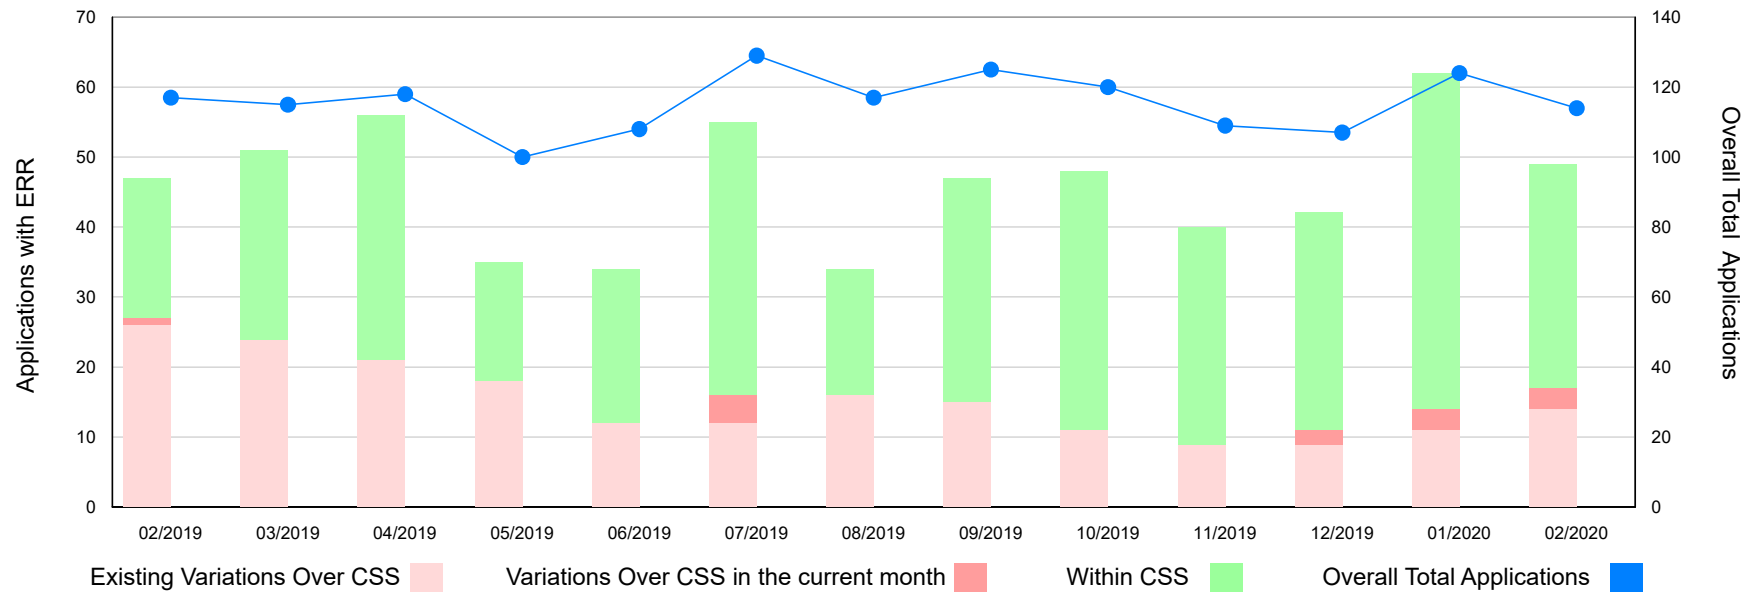

Licence Variations Assessment Performance

Application Variation numbers as at 29 Feb 2020

Note:

Client Service Standard (CSS): The legislation does not set out a time deadline, but Earth Resources Regulation has agreed to a timeframe for assessment.

Licence Variation Types CSS:

Mining	120 days with department
Retention	120 days with department
Prospecting	90 days with department
Exploration	90 days with department
Work Authority	30 days with department

	Over Client Service Standard	Within Client Service Standard	Total Variations
With Applicant	21	44	65
With Earth Resources Regulation	17	32	49
Total Variations	38	76	114

Monthly Licence Variations with Earth Resources Regulation

	Feb-19	Mar-19	Apr-19	May-19	Jun-19	Jul-19	Aug-19	Sep-19	Oct-19	Nov-19	Dec-19	Jan-20	Feb-20
Existing Vars Over CSS	26	24	21	18	12	12	16	15	11	9	9	11	14
Vars Over CSS in current month	1					4					2	3	3
Total Vars with ERR Over CSS	27	24	21	18	12	16	16	15	11	9	11	14	17
Vars with ERR Within CSS	20	27	35	17	22	39	18	32	37	31	31	48	32
Vars with Applicant	70	64	62	65	74	74	83	78	72	69	65	62	65
Overall Total	117	115	118	100	108	129	117	125	120	109	107	124	114